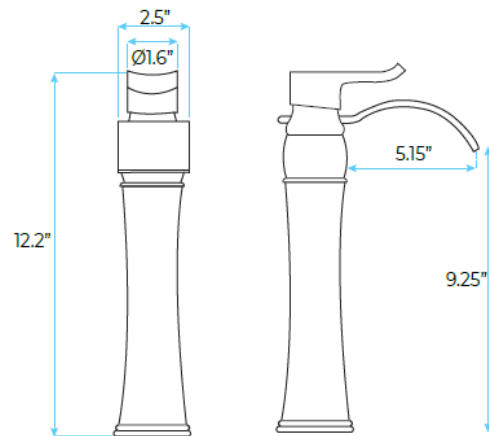

## BURGOS SINGLE HANDLE BATHROOM SINK FAUCET WITH DRAIN SPECS

### Specs:

- Item Weight: 4.99 pounds
- Package Dimensions 16.5 x 9 x 4 inches
- Size: Tall Version
- Color: Chrome
- Style: Waterfall
- Finish: Chrome
- Material: Brass
- Installation Method: Vessel
- Item Package Quantity: 1
- Number Of Holes: 1
- Spout Height: 9.13 Inches
- Handle/Lever Placement: Single handle
- Number of Handles: 1
- Handle Material: Zinc
- Plug Profile: Deck Mount
- Usage: Commercial/Residential
- Batteries Required: No