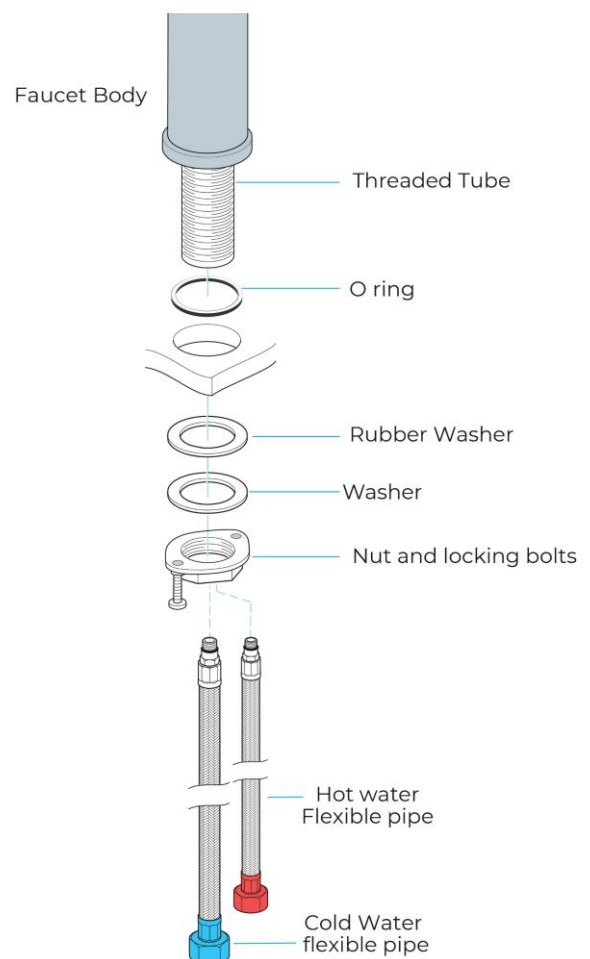

## BURGOS SINGLE HANDLE BATHROOM SINK FAUCET WITH DRAIN SPECS

### Specs:

- Item Weight: 4.99 pounds
- Package Dimensions 16.5 x 9 x 4 inches
- Size: Tall Version
- Color: Chrome
- Style: Waterfall
- Finish: Chrome
- Material: Brass
- Installation Method: Vessel
- Item Package Quantity: 1
- Number Of Holes: 1
- Spout Height: 9.13 Inches
- Handle/Lever Placement: Single handle
- Number of Handles: 1
- Handle Material: Zinc
- Plug Profile: Deck Mount
- Usage: Commercial/Residential
- Batteries Required: No